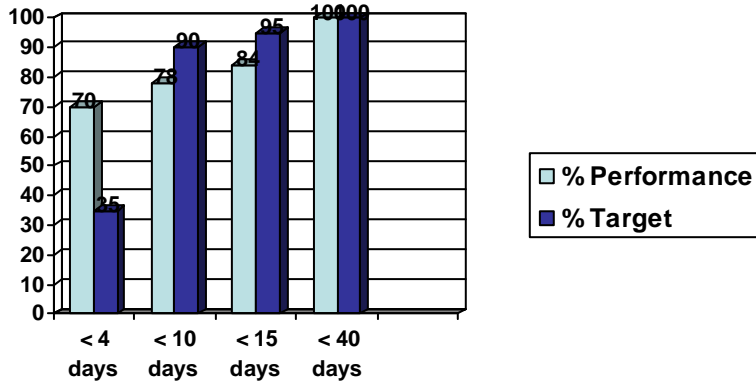

SSEPL have received and processed 37 queries since November 2008

SSEPL SOS Performance Nov 08 to Jan 10

Query Type Breakdown

Validity of Queries Raised

Query Validity per Shipper