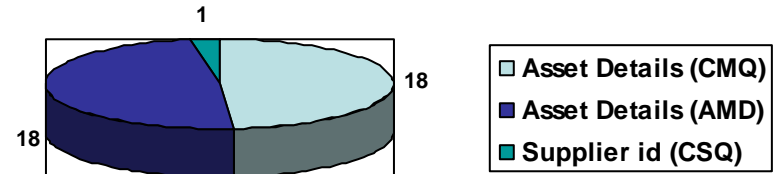

SSEPL have received and processed 37 queries since November 2008

SSEPL SOS Performance Nov 08 to Jan 10

Query Type Breakdown

Validity of Queries Raised

Query Validity per Shipper